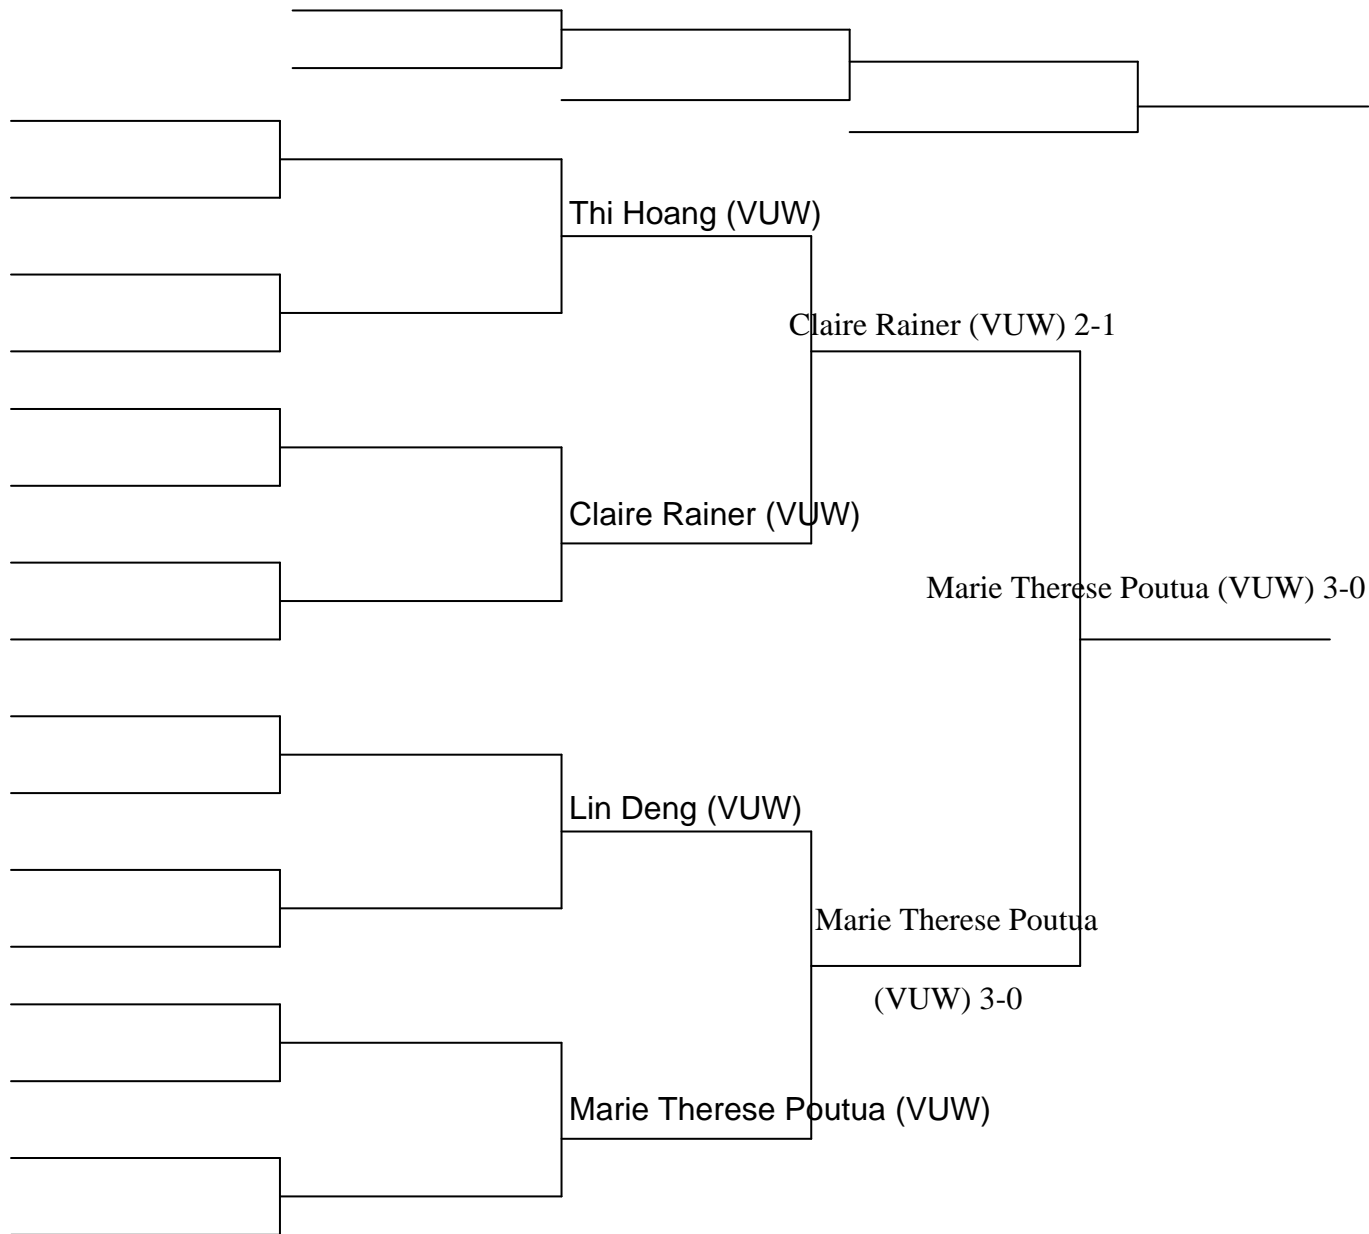

NZ UNIVERSITIES KARATE CHAMPIONSHIPS 2009

KATA DIVISION: Female Novice

Repechage for third equal, top half of draw

Repechage for third equal, bottom half of draw