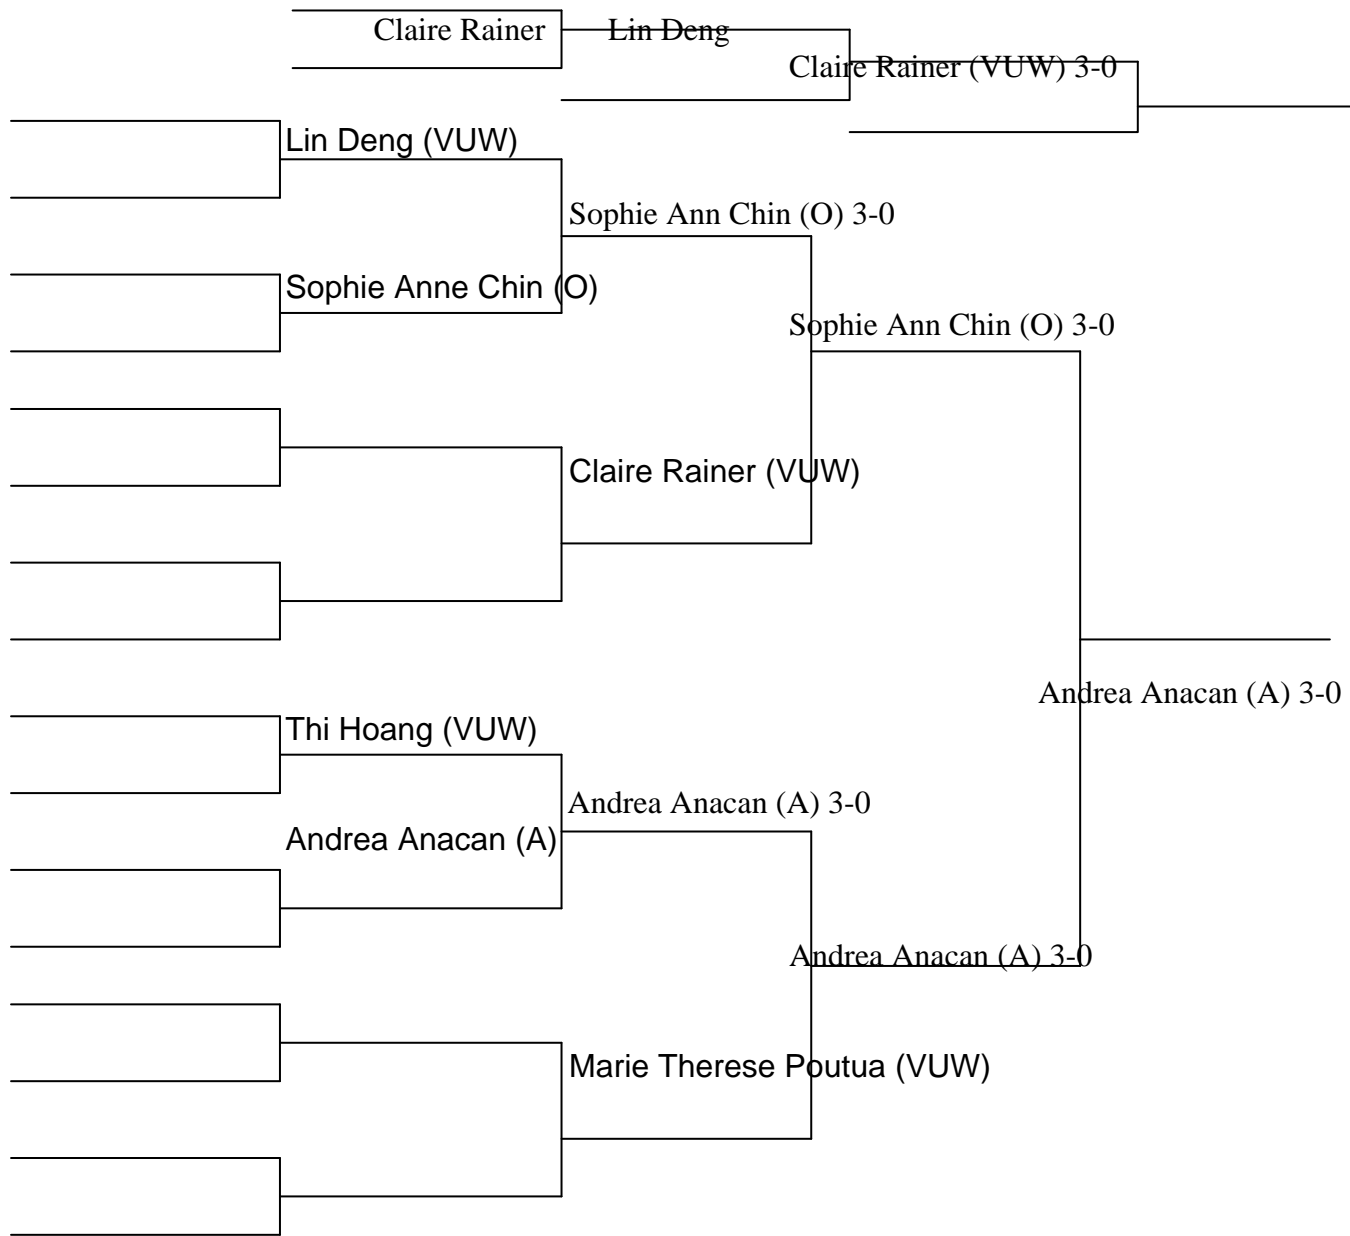

NZ UNIVERSITIES KARATE CHAMPIONSHIPS 2009

KATA DIVISION: Female Open

Repechage for third equal, top half of draw

Repechage for third equal, bottom half of draw