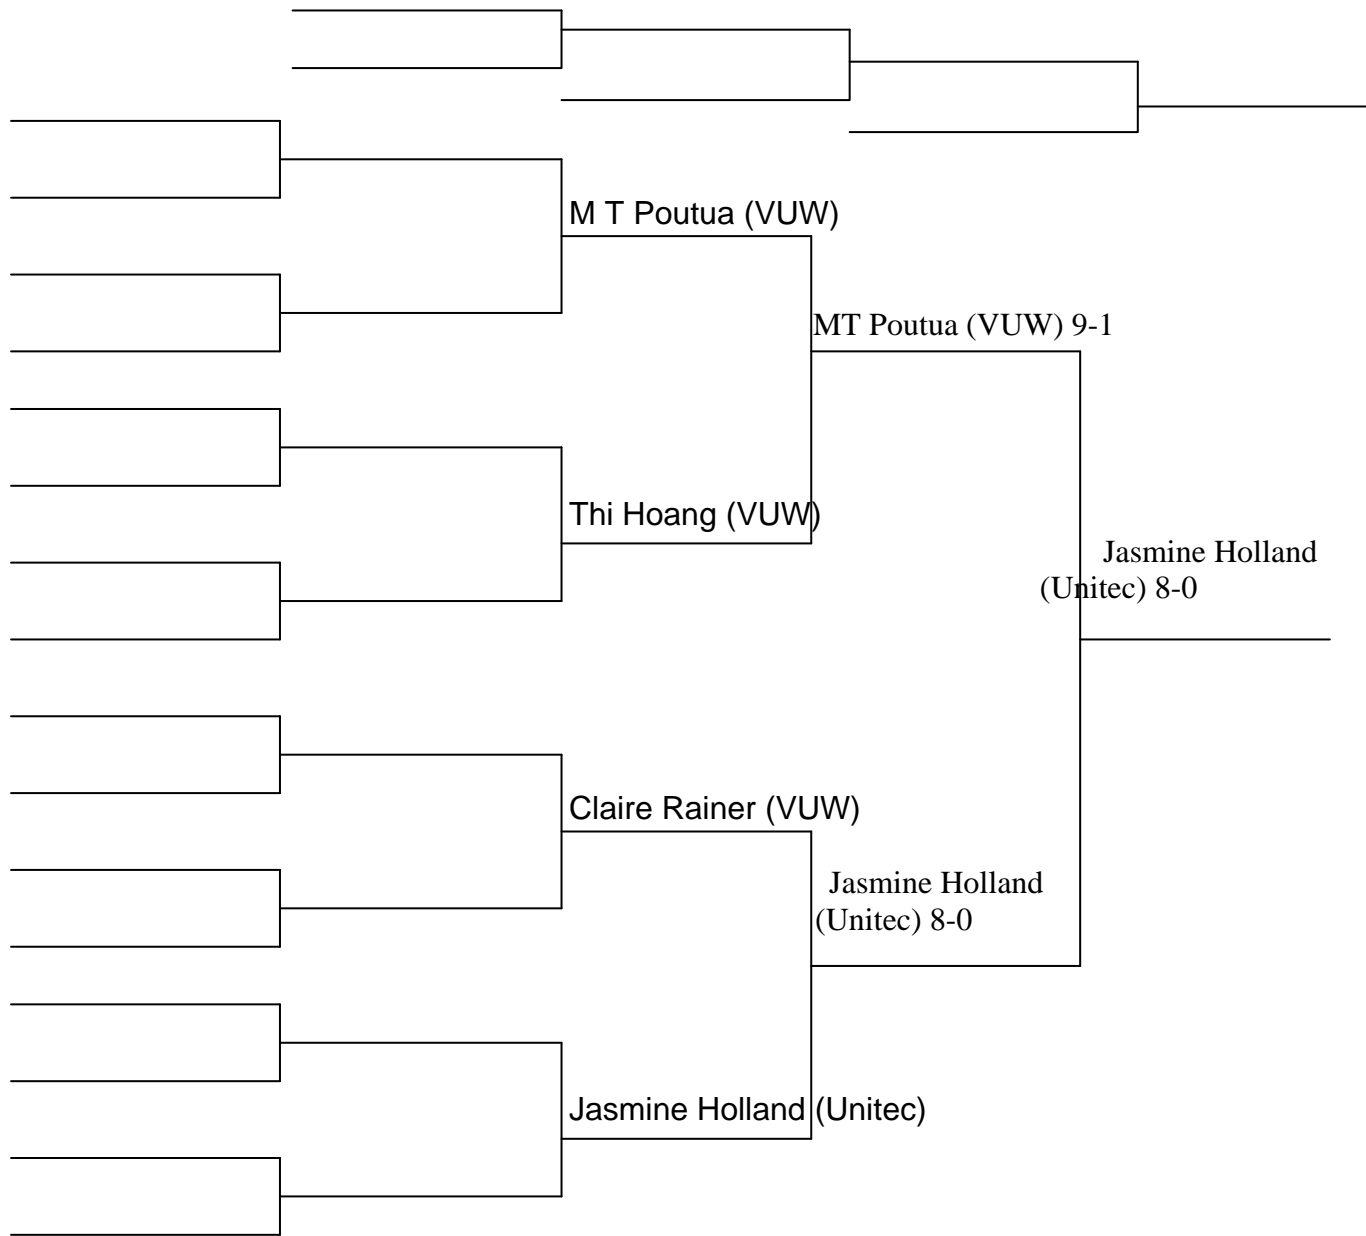

NZ UNIVERSITIES KARATE CHAMPIONSHIPS 2009

KUMITE DIVISION: Female Open

Repechage for third equal, top half of draw

Repechage for third equal, bottom half of draw