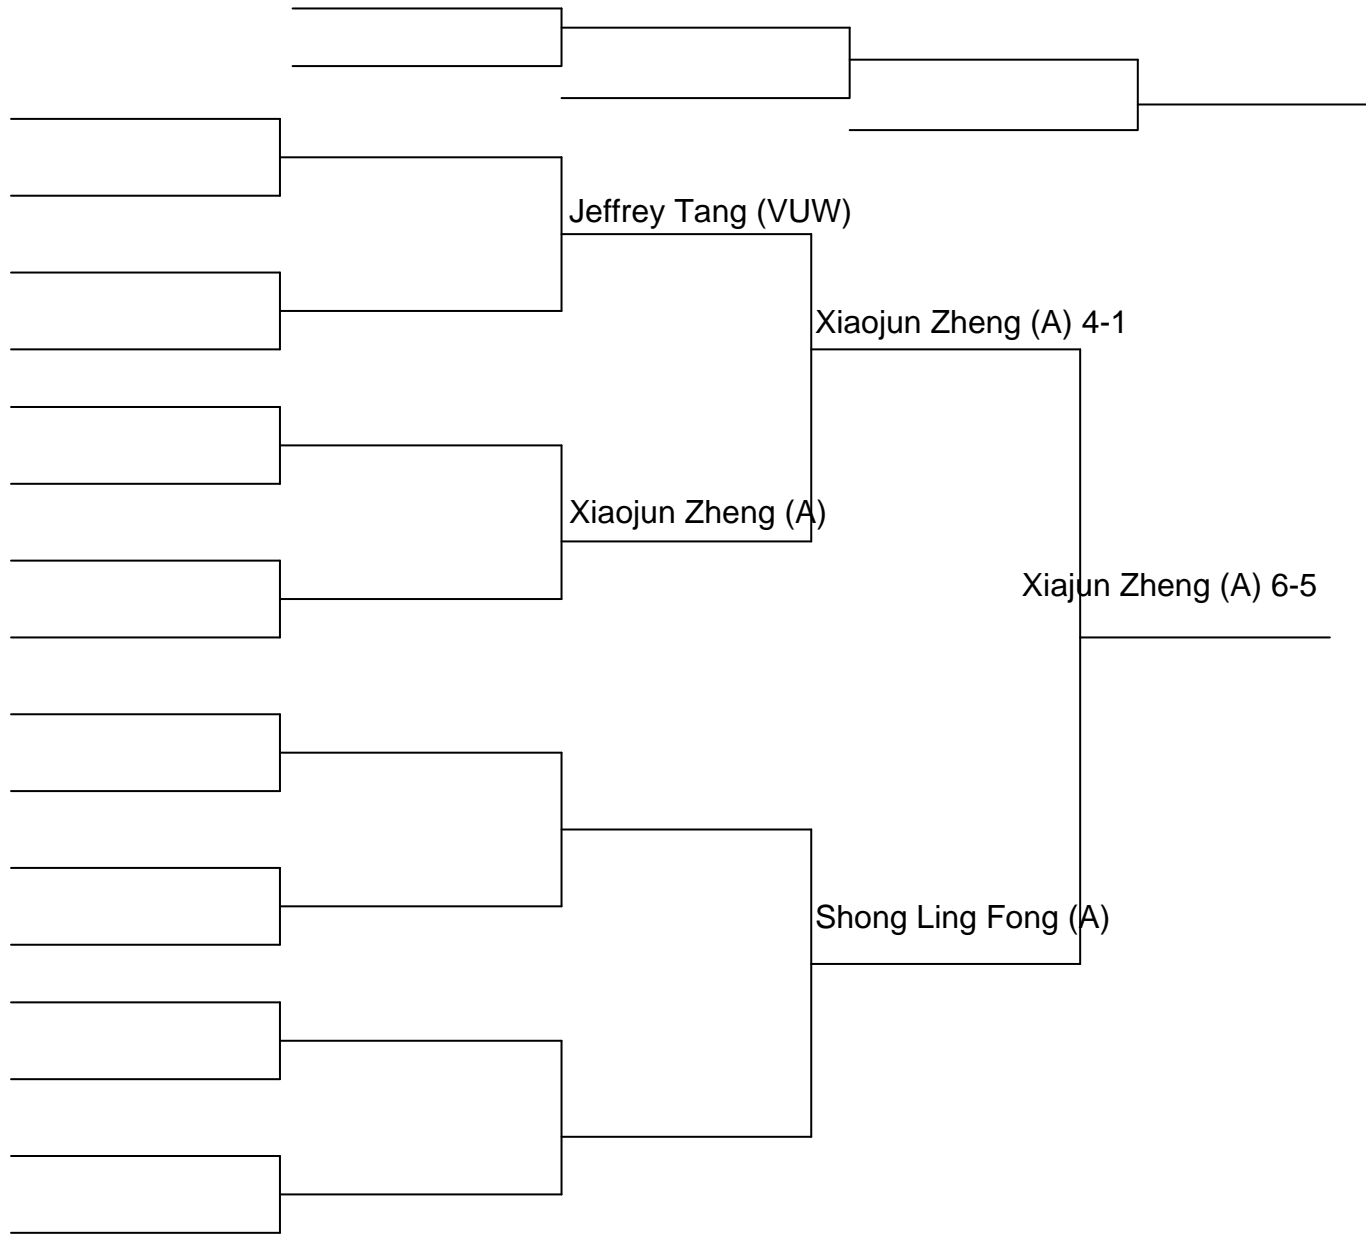

# NZ UNIVERSITIES KARATE CHAMPIONSHIPS 2009

### Repechage for third equal, top half of draw